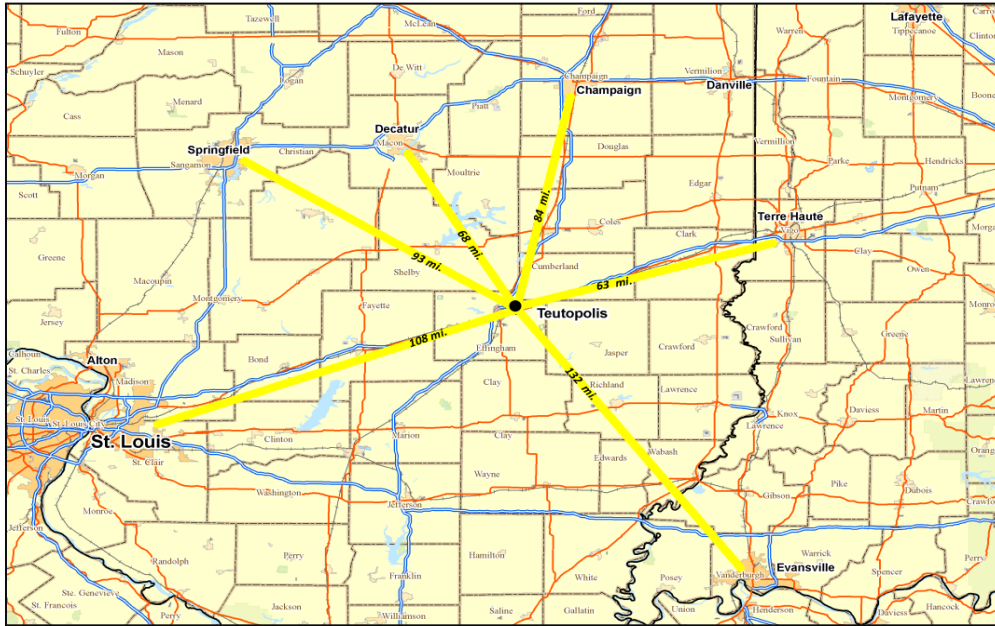

Driving Distance to Metropolitan Areas from Teutopolis

Areas within a Four and Eight Hour Drive Time Area from Teutopolis